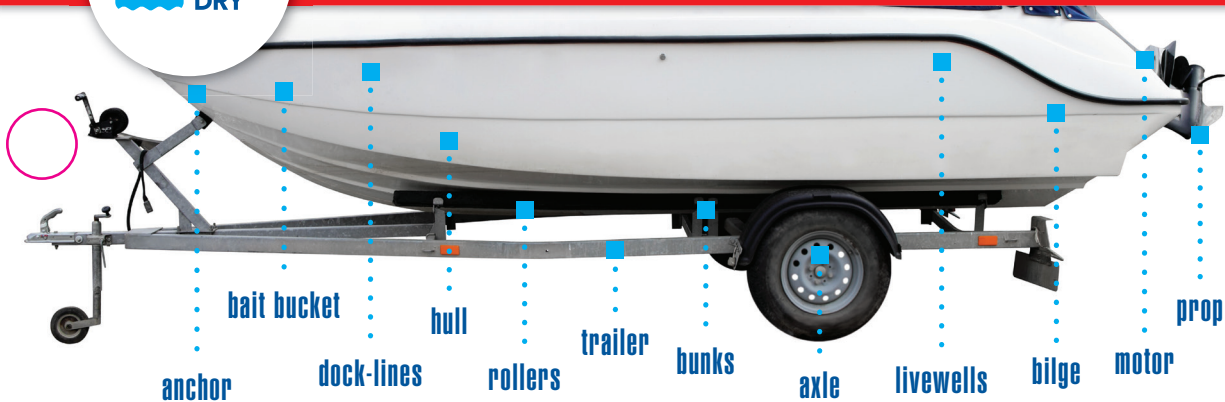

**INVASIVE SPECIES DAMAGE OUR WATERWAYS.
CHECK THESE INSPECTION AND CLEANING POINTS:**

PROTECT OUR WATERS

Aquatic invasive plants, animals, and diseases spread via water-based recreation by clinging to our watercrafts and gear. These species distribute rapidly and threaten Canada's waterways, including recreational areas, aquatic habitats and species, and vital drinking water and drainage infrastructure.

SCAN TO LEARN
MORE AND TO
DOWNLOAD
OUR FREE
RESOURCES

plants, animals and mud
from your boat and gear

all water from your boat
and gear onto land

all parts of your
boat and gear

Fisheries and Oceans
Canada